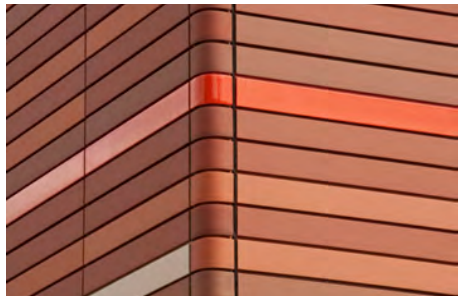

GKD | Metal mesh solutions | www.gkdmetalfabrics.com

MILLENNIUM FORMS | Colored Stainless Steel Panels | www.millenniumforms.com

NANAWALL | Operable glass wall systems | www.nanawall.com

NBK | Terracotta panels and baguettes | www.nbkterracotta.com

NEOLITH | Sintered stone panels | www.neolith.com

RIEDER | Glass fiber-reinforced concrete panels and planks | www.rieder.cc