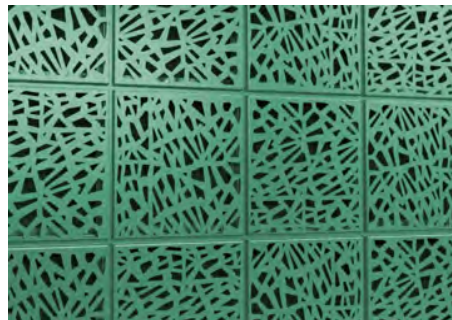

CEI Materials | MCM Architectural Cladding Systems | www.ceicomposites.com