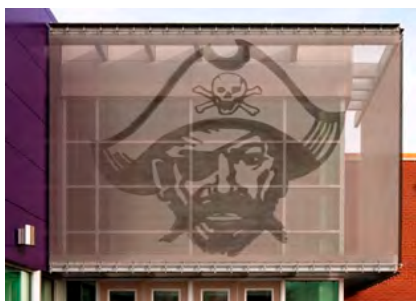

GKD | Metal mesh solutions | www.gkdmetalfabrics.com