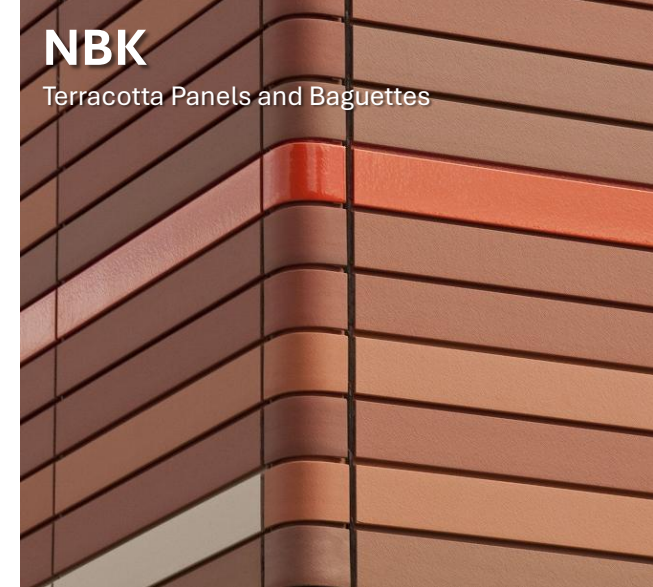

Innovative Corian Surfaces

GKD

Metal Mesh Solutions

LONGBOARD

Metal Gladding and Ceiling Systems

MILLENNIUM FORMS

Colored Stainless Steel Panels

RIEDER

Fiber-Reinforced Concrete

NANAWALL

Operable Wall Systems

NBK

Terracotta Panels and Baguettes

NEOLITH

Sintered Stone Surfaces

TECTUM